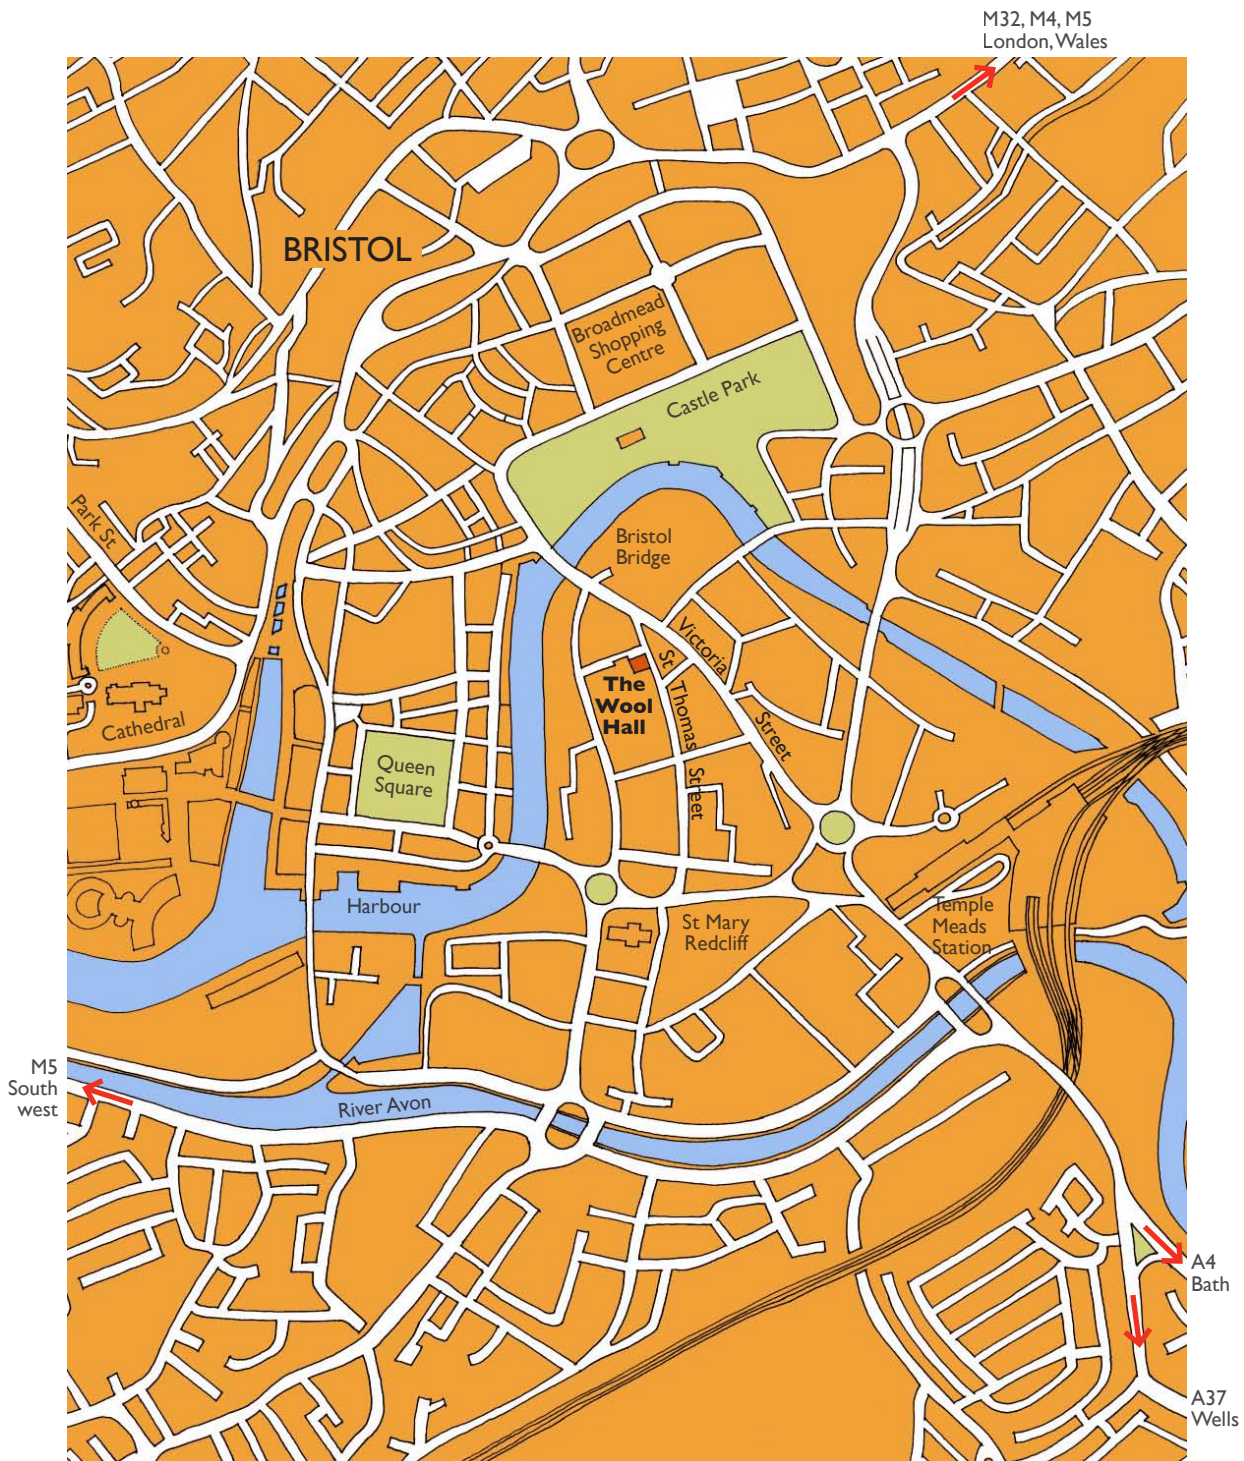

ARCHITECTON

CONTACT INFORMATION

Architecton

The Wool Hall, 12 St. Thomas St, Bristol, BS1 6JJ
t 0117 9105200
f 0117 9260221
e info@architecton.co.uk
w www.architecton.co.uk

Partners

Colin Harvey, BSc, BArch(Hons), ARB, RIBA
Paul Richold, BArch, BSc, ARB, RIBA (AABC)
Robert Battersby, BA(Hons), BArch, ARB, RIBA